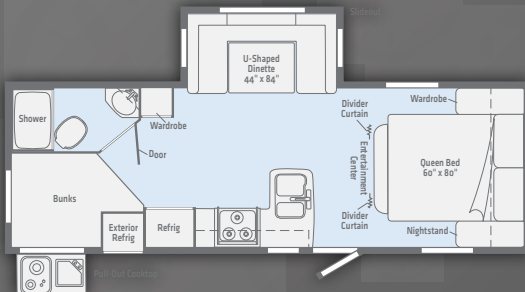

FLOORPLANS

2455BHS

STANDARD FEATURES

- NXG Engineered Chassis
- Noble Classic High Gloss Fiberglass Sidewalls
- TPO Roof
- Fiberglass Front Cap
- 13.5K BTU Roof Air
- Microwave
- Three Burner Range with Oven
- AV System AM/FM/CD/DVD/USB/Bluetooth
- USB Charging Ports
- Double Door Gas Electric Refrigerator
- Stainless Steel Galley and Lavy Sinks
- 6 Gallon Gas/Electric/DSI Water Heater
- TV Antenna with Booster
- LED TV
- Exterior Speakers
- Aluminum Wheel Assemblies
- Heated and Enclosed Tanks
- Power Awning with LED Lighting
- Solar Charger Prep
- Power Tongue Jack

OPTIONS

- 30# LP Tank Option Upgrade
- 15.0K BTU Roof Air
- 19" LED Bedroom TV w/ Flip Down Bracket (2401RG, 2455BHS, 2500FL, 2500RL, 2606RL Only)
- Theatre Seating IPO Sofa (2500FL, 2500RL, 2606RL only)

Did you know...

every Winnebago travel trailer is built in Middlebury, Indiana?

WINNEBAGO
www.winnebagoind.com