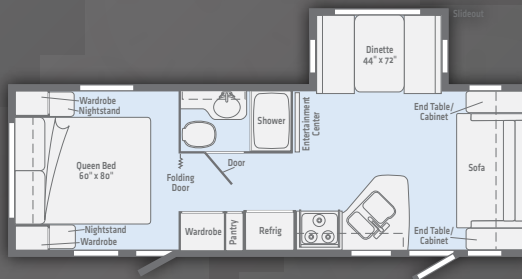

FLOORPLANS

2500FL

STANDARD FEATURES

- NXG Engineered Chassis
- Noble Classic High Gloss Fiberglass Sidewalls
- TPO Roof
- Fiberglass Front Cap
- 13.5K BTU Roof Air
- Microwave
- Three Burner Range with Oven
- AV System AM/FM/CD/DVD/USB/Bluetooth
- USB Charging Ports
- Double Door Gas Electric Refrigerator
- Stainless Steel Galley and Lavy Sinks
- 6 Gallon Gas/Electric/DSI Water Heater
- TV Antenna with Booster
- LED TV
- Exterior Speakers
- Aluminum Wheel Assemblies
- Heated and Enclosed Tanks
- Power Awning with LED Lighting
- Solar Charger Prep
- Power Tongue Jack

OPTIONS

- 30# LP Tank Option Upgrade
- 15.0K BTU Roof Air
- 19" LED Bedroom TV w/ Flip Down Bracket (2401RG, 2455BHS, 2500FL, 2500RL, 2606RL Only)
- Theatre Seating IPO Sofa (2500FL, 2500RL, 2606RL only)

Did you know...

every Winnebago travel trailer is built in Middlebury, Indiana?

WINNEBAGO
www.winnebagoind.com