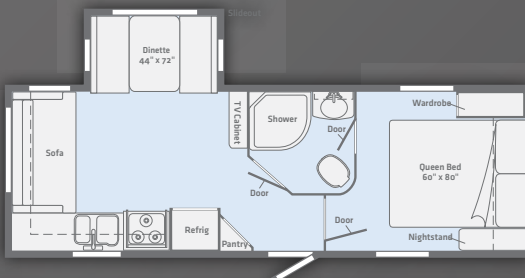

FLOORPLANS

2500RL

STANDARD FEATURES

- NXG Engineered Chassis
- Noble Classic High Gloss Fiberglass Sidewalls
- TPO Roof
- Fiberglass Front Cap
- 13.5K BTU Roof Air
- Microwave
- Three Burner Range with Oven
- AV System AM/FM/CD/DVD/USB/Bluetooth
- USB Charging Ports
- Double Door Gas Electric Refrigerator
- Stainless Steel Galley and Lavy Sinks
- 6 Gallon Gas/Electric/DSI Water Heater
- TV Antenna with Booster
- LED TV
- Exterior Speakers
- Aluminum Wheel Assemblies
- Heated and Enclosed Tanks
- Power Awning with LED Lighting
- Solar Charger Prep
- Power Tongue Jack

OPTIONS

- 30# LP Tank Option Upgrade
- 15.0K BTU Roof Air
- 19" LED Bedroom TV w/ Flip Down Bracket (2401RG, 2455BHS, 2500FL, 2500RL, 2606RL Only)
- Theatre Seating IPO Sofa (2500FL, 2500RL, 2606RL only)

Did you know...

every Winnebago travel trailer is built in Middlebury, Indiana?

WINNEBAGO
www.winnebagoind.com