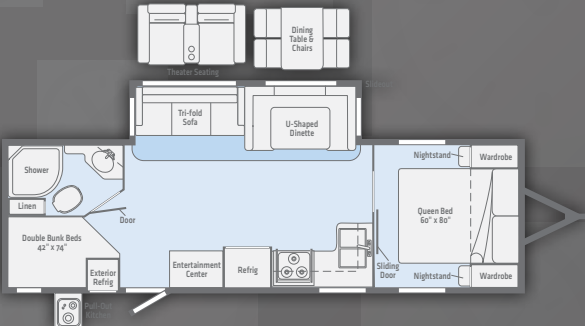

Photos are of Minnie Plus 30RLSS with Graphite interior décor.

FLOORPLANS

26RBSS

27RBDS

27BHSS

29DBH

31BHDS

30RLSS