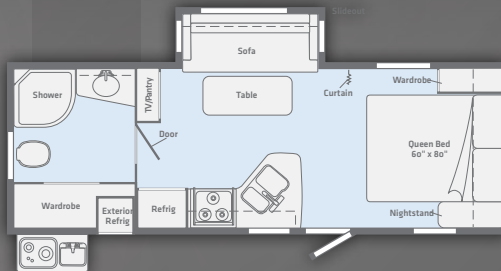

HELLO
my name is

Minnie

full shower surround

...and an open, spacious galley

Photos are of Minnie 2200SS
with Stone interior décor

FLOORPLANS

2201DS

2200SS