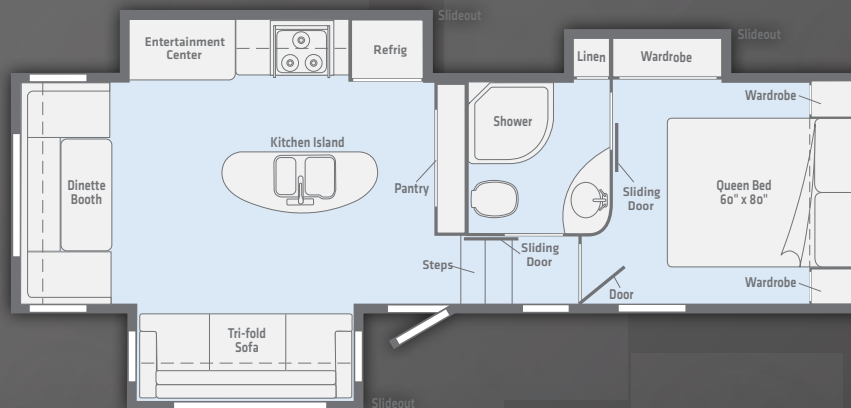

27RLTS

STANDARD FEATURES

- NXG Engineered Chassis
- Noble Classic High Gloss Fiberglass Sidewalls
- TPO Roof
- Painted Fiberglass Front Cap
- 15.0K BTU Roof Air
- Microwave
- Flush Mount Three Burner Range with Oven
- Solid Surface Counter Top and Lavy Sinks
- AV System AM/FM/CD/DVD/USB/Bluetooth
- USB Charging Ports
- Large Double Door Gas Electric Refrigerator
- 10 Gallon Gas/Electric/DSI Water Heater
- TV Antenna with Booster
- LED TV
- Exterior Speakers
- Aluminum Wheel Assemblies
- Heated and Enclosed Tanks
- Power Awning with LED Lighting
- Power Stabilizing Jacks
- Solar Charger Prep
- Fold Out Solid Step

OPTIONS

- Dual Pane Windows
- 15.0K BTU 2nd Roof Air, non-ducted
- Theater Seating IPO Sofa (N/A on 27RLTS)
- Fireplace with Remote (27RLTS, 27REOK Only)
- Free Standing Table w/4 Chairs (N/A on 27RLTS)
- 32" LED TV Bedroom TV
- Extreme Weather Package
- Electric 4 Point Leveling