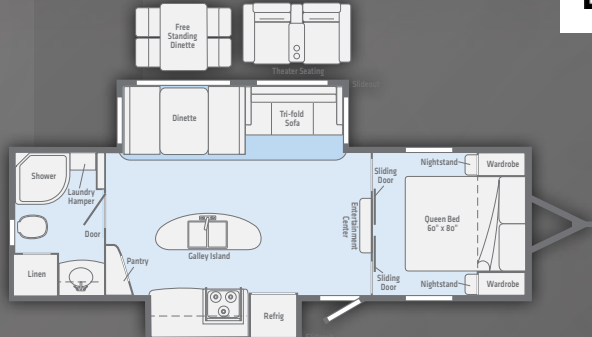

Photos are of Minnie Plus 30RLSS with Graphite interior décor.

FLOORPLANS

26RBSS

27RBDS

27BHSS

29DBH

31BHDS

30RLSS