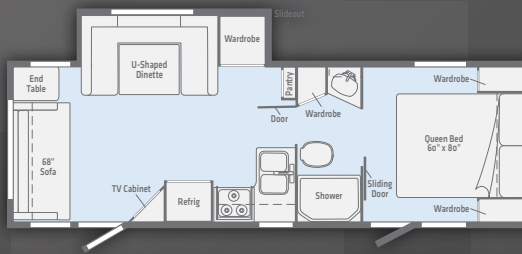

2606RL

STANDARD FEATURES

- NXG Engineered Chassis
- Noble Classic High Gloss Fiberglass Sidewalls
- TPO Roof
- Fiberglass Front Cap
- 13.5K BTU Roof Air
- Microwave
- Three Burner Range with Oven
- AV System AM/FM/CD/DVD/USB/Bluetooth
- USB Charging Ports
- Double Door Gas Electric Refrigerator
- Stainless Steel Galley and Lavy Sinks
- 6 Gallon Gas/Electric/DSI Water Heater
- TV Antenna with Booster
- LED TV
- Exterior Speakers
- Aluminum Wheel Assemblies
- Heated and Enclosed Tanks
- Power Awning with LED Lighting
- Solar Charger Prep
- Power Tongue Jack

OPTIONS

- 30# LP Tank Option Upgrade
- 15.0K BTU Roof Air
- 19" LED Bedroom TV w/ Flip Down Bracket (2401RG, 2455BHS, 2500FL, 2500RL, 2606RL Only)
- Theatre Seating IPO Sofa (2500FL, 2500RL, 2606RL only)

Did you know...

every Winnebago travel trailer is built in Middlebury, Indiana?

WINNEBAGO
www.winnebagoind.com