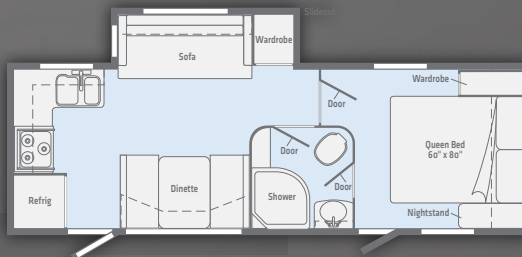

FLOORPLANS

2401RG

STANDARD FEATURES

- NXG Engineered Chassis
- Noble Classic High Gloss Fiberglass Sidewalls
- TPO Roof
- Fiberglass Front Cap
- 13.5K BTU Roof Air
- Microwave
- Three Burner Range with Oven
- AV System AM/FM/CD/DVD/USB/Bluetooth
- USB Charging Ports
- Double Door Gas Electric Refrigerator
- Stainless Steel Galley and Lavy Sinks
- 6 Gallon Gas/Electric/DSI Water Heater
- TV Antenna with Booster
- LED TV
- Exterior Speakers
- Aluminum Wheel Assemblies
- Heated and Enclosed Tanks
- Power Awning with LED Lighting
- Solar Charger Prep
- Power Tongue Jack

OPTIONS

- 30# LP Tank Option Upgrade
- 15.0K BTU Roof Air
- 19" LED Bedroom TV w/ Flip Down Bracket (2401RG, 2455BHS, 2500FL, 2500RL, 2606RL Only)
- Theatre Seating IPO Sofa (2500FL, 2500RL, 2606RL only)

Did you know...

every Winnebago travel trailer is built in Middlebury, Indiana?

WINNEBAGO
www.winnebagoind.com