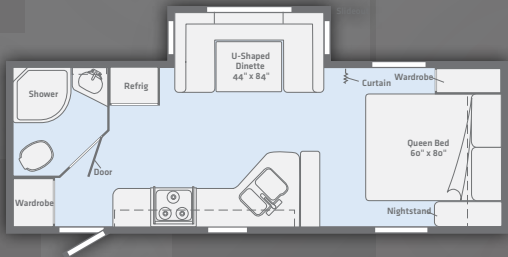

HELLO
my name is

Minnie

full shower surround

...and an open, spacious galley

Photos are of Minnie 2200SS
with Stone interior décor

FLOORPLANS

2201DS

2200SS