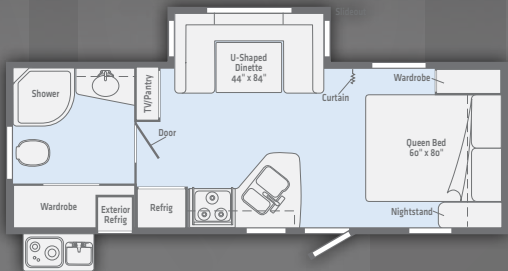

HELLO
my name is

Minnie

full shower surround

...and an open, spacious galley

Photos are of Minnie 2200SS
with Stone interior décor

FLOORPLANS

2201DS

2200SS