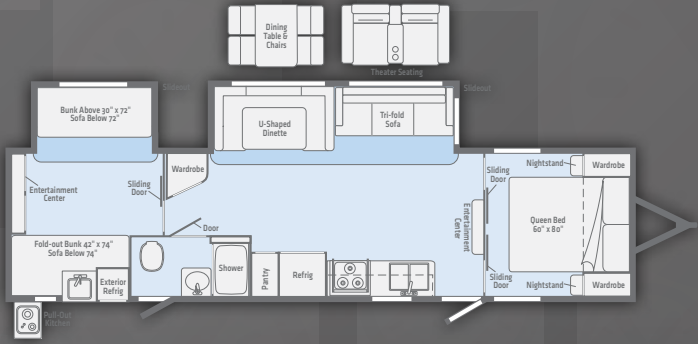

Photos are of Minnie Plus 30RLSS with Graphite interior décor.

FLOORPLANS

26RBSS

27RBDS

27BHSS

29DBH

31BHDS

30RLSS